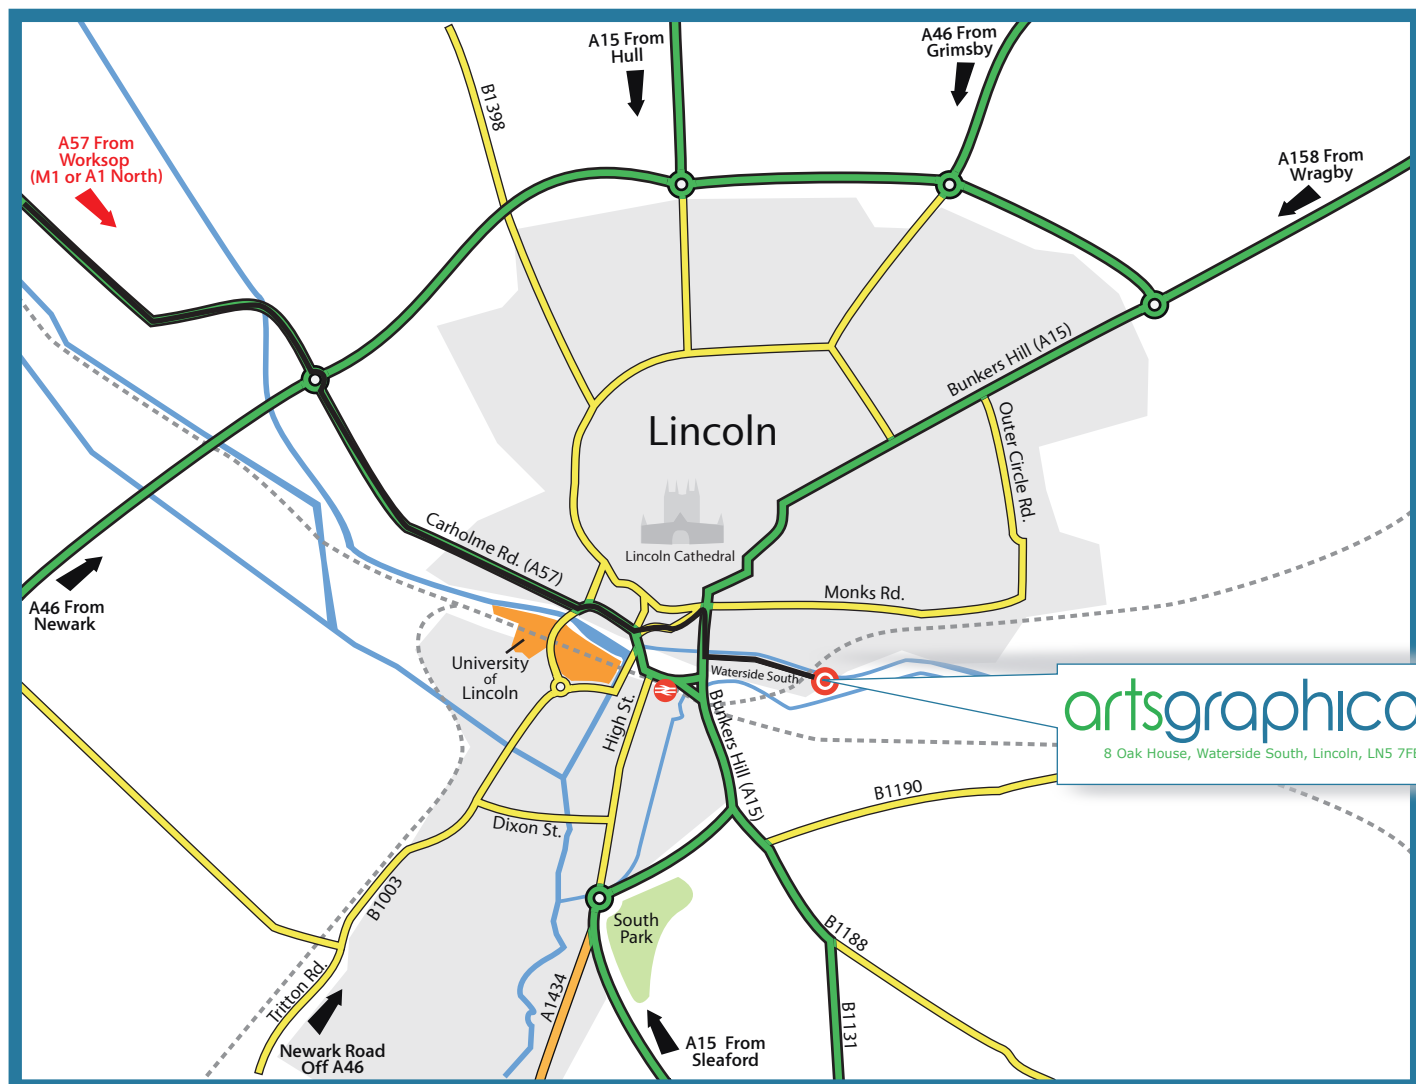

8 Oak House
Waterside South
Lincoln
LN5 7FB

Directions to artsgraphica

1. From the M1 or A1 (North) follow the A57 into Lincoln
2. At the roundabout follow A57 straight over to Carholme Road
3. Once at the 2 lane junction follow road left and get in middle lane
4. Follow the main road right going straight at first set of traffic lights
5. At the next junction stay in lane and head straight towards town centre
6. Follow road to main junction and get in lane to turn right
7. Heading south stay in left hand lane
8. Look out for pedestrian bridge ahead and take left turn just before it onto Waterside South
9. Follow narrow road to the end arriving at Oak House
10. Use visitor parking at the front of the building and provide registration to the reception desk